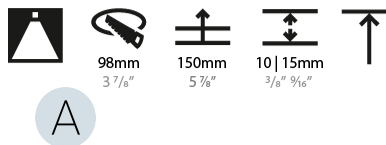

GENERAL

Series: Bioniq
 Subseries: Bioniq Round Deep
 Brand: Prolicht
 Division: Architectural
 Mounting Type: Recessed
 Mounting Location: Ceiling
 Subcategory: Downlight

PHYSICAL

Shape: Round
 Diameter (mm): 107
 Diameter (in): 4 3/16
 Height (mm): 130
 Height (in): 5 1/8
 Ceiling Thickness (mm): 10 / 12.5 / 15
 Ceiling Thickness (in): 3/8 or 1/2 or 9/16
 Min. Recessing Depth (mm): 150
 Min. Recessing Depth (in): 5 7/8
 Light Distribution: Downlight
 Weight (kg): 0.506
 Weight (lbs): 1.12
 Fixture Finish: SSR / BKV / CWI / CRY / HAB / UFT / ITA / RUA / FTG / MYG / LOD / PUS / FRO / FUP / KIA / POP / BLS / SPG / MEY / GOH / GUM / CHC / COM / ABZ / JAG / OBR / MOS / ROR
 Fixture Material: Aluminum Die Cast
 Cut-out Measurements: 98mm / 3 7/8"

LED

Number of LEDs: 1
 Color Temperature (°K): Warm Dim
 Max. Delivered Lumen (lm): 760
 Nominal Lumen (lm): 1140
 CRI: >90 CRI

OPTICAL

Reflector: 20 / 40 / 60

RATINGS AND CERTIFICATIONS

Certified By: Certified for North American Standards
 IP rating: IP20

GENERAL

Series: Bioniq
 Subseries: Bioniq Square Adjustable
 Brand: Prolicht
 Division: Architectural
 Mounting Type: Recessed
 Mounting Location: Ceiling
 Subcategory: Downlight

PHYSICAL

Shape: Square
 Length (mm): 119
 Length (in): 4 11/16
 Width (mm): 119
 Width (in): 4 11/16
 Depth (mm): 132
 Depth (in): 5 3/16
 Min. Recessing Depth (mm): 150
 Min. Recessing Depth (in): 5 7/8
 Light Distribution: Adjustable / Downlight
 Weight (kg): 0.544
 Weight (lbs): 1.2
 Fixture Finish: SSR / BKV / CWI / CRY / HAB / UFT / ITA / RUA / FTG / MYG / LOD / PUS / FRO / FUP / KIA / POP / BLS / SPG / MEY / GOH / GUM / CHC / COM / ABZ / JAG / OBR / MOS / ROR
 Fixture Material: Aluminum Die Cast
 Cut-out Measurements: 114mm / 4 1/2" x 114mm / 4 1/2"